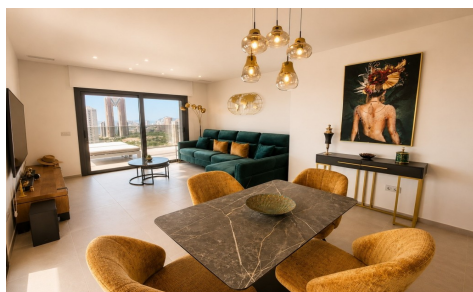

MLS49642W

Apartment in Playa de Poniente

€725,000

3

2

128m²

N/A

THE VIEW EVERYONE WANTS… THE SKY RESIDENCE ONLY A FEW WILL OWN.
EXCLUSIVE LISTING – EAGLE TOWER, PONIENTE BEACH, BENIDORMA rare opportunity to own one of the finest apartments in the iconic Eagle Tower, one of Benidorm's most prestigious new developments. Situated on the 22nd floor, this spectacular corner apartment offers jaw dropping 360° panoramic views across the Mediterranean coastline, Benidorm skyline, surrounding mountain ranges, and even as far as the PeÑÓn de Ifach in Calpe. From sunrise to sunset, every room and terrace captures an ever changing backdrop of sea, city lights, golf greens and mountains. A true wow factor property. The apartment features. (Ask for More Details!)